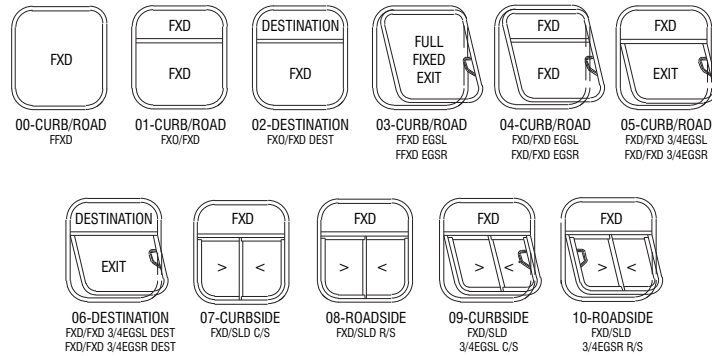

RICON WINDOW CONFIGURATIONS

FIXED, FIXED OVER FIXED, FIXED OVER SLIDER – NON-EGRESS AND EGRESS