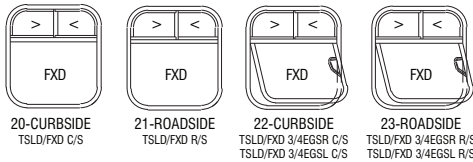

TOP “T” SLIDER OVER FIXED NON-EGRESS AND EGRESS