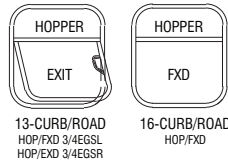

HOPPER OVER EGRESS AND NON-EGRESS